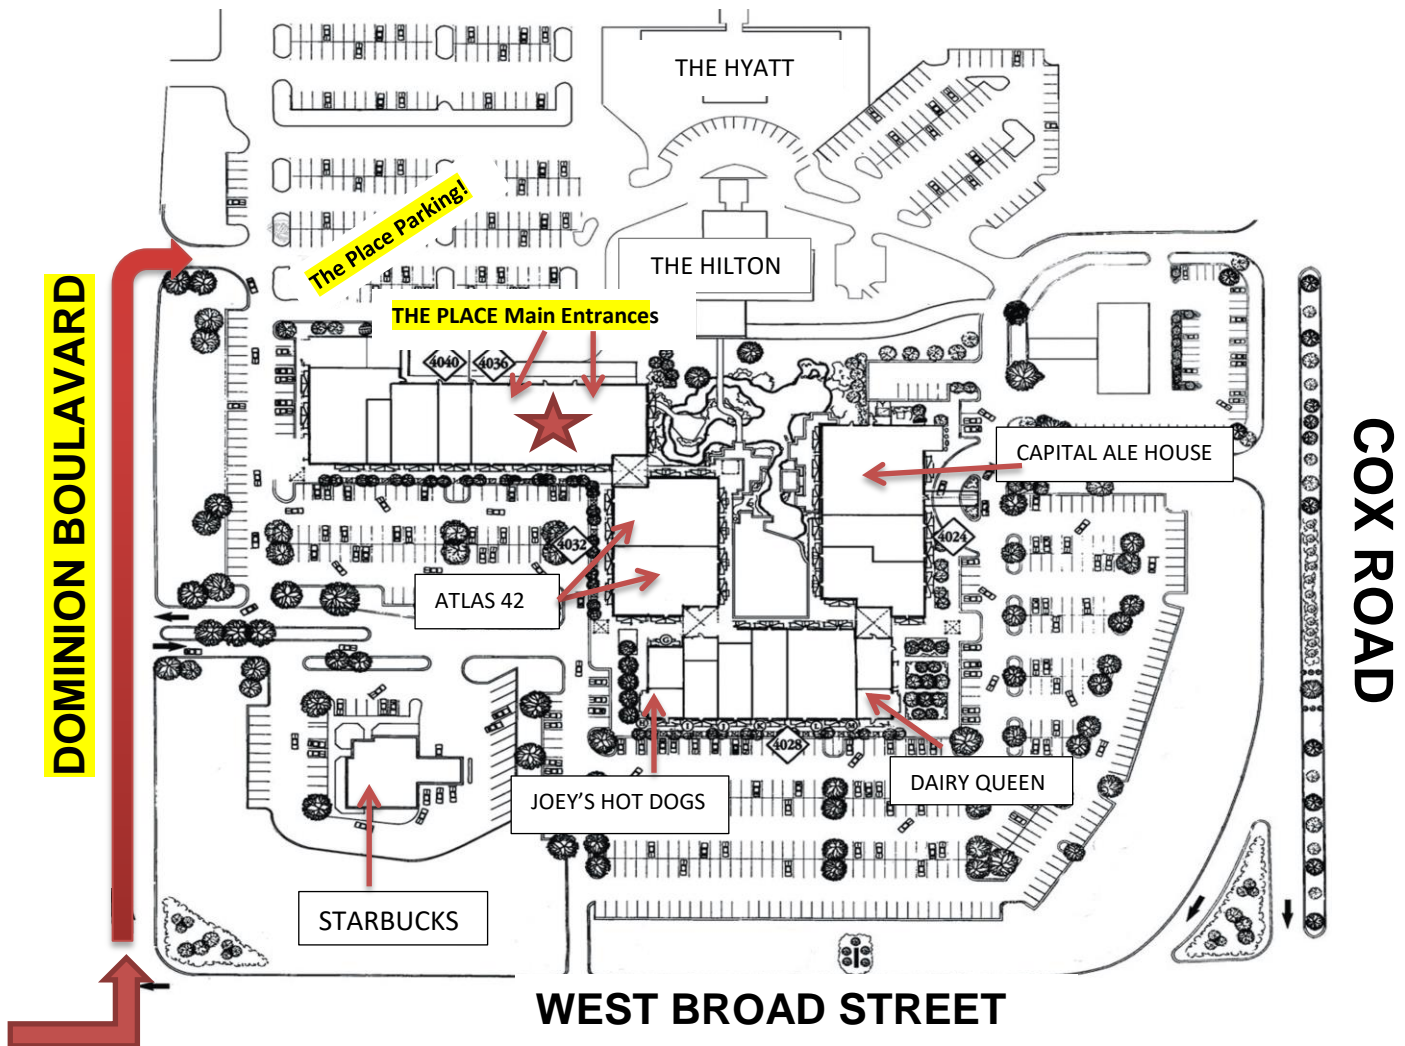

# The Place at Innsbrook

4036-C Cox Road, Glen Allen, VA 23060

(804) 346-2100

## Please follow these directions!

Use Our Business name "The Place at Innsbrook" to map search us instead of our physical address. The directions by business name will lead you right to us!

- Take exit 178B to merge onto US-250 E toward Richmond. Once on Broad Street you are going East
- Turn left at the first light (Dominion Blvd.)
- You will see a Starbucks the corner
- **The Place is the second entrance on the right once you have turned on Dominion Blvd.**
- If you reach Sadler Rd you've gone a little too far

We are located **DIRECTLY BESIDE** The Hilton Garden Inn! We share parking with them!